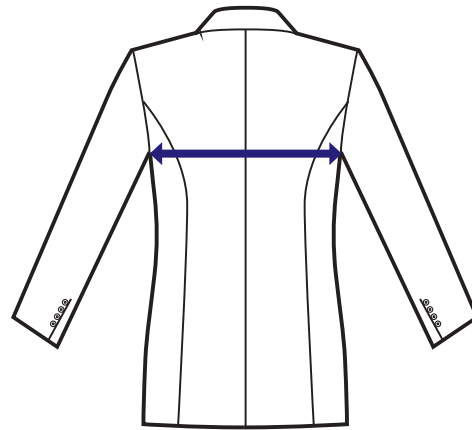

GIACCA UOMO 3 BOTTONI
100% polyester
220 gr/m²
BLU

053302A EXTRA LARGE 3XL
053302B EXTRA LARGE 4XL
053302C EXTRA LARGE 5XL

GIACCA UOMO 3 BOTTONI
100% polyester
220 gr/m²
NERO

053301A EXTRA LARGE 3XL
053301B EXTRA LARGE 4XL
053301C EXTRA LARGE 5XL

**TAGLIA
SIZE**

**MISURA DEL CAPO
CLOTH MEASURE**

EXTRA LARGE 3XL

cm 134

EXTRA LARGE 4XL

cm 142

EXTRA LARGE 5XL

cm 150