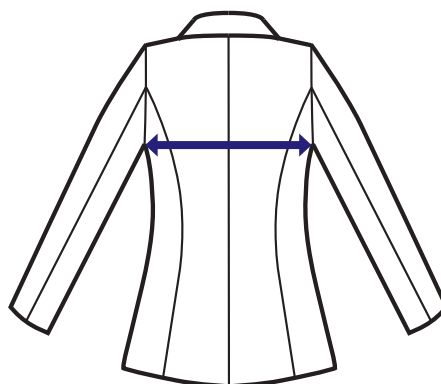

**MISURA DEL CAPO
CLOTH MEASURE**

cm 130

cm 140

cm 150

**EXTRA LARGE
GIACCA DONNA PORTLAND 3XL - 4XL - 5XL**

027701A
027701B
027701C

027702A
027702B
027702C

<p>GIACCA DONNA PORTLAND 100% polyester 220 gr/m² NERO</p> <p>027701A EXTRA LARGE 3XL 027701B EXTRA LARGE 4XL 027701C EXTRA LARGE 5XL</p>	<p>GIACCA DONNA PORTLAND 100% polyester 220 gr/m² BLU</p> <p>027702A EXTRA LARGE 3XL 027702B EXTRA LARGE 4XL 027702C EXTRA LARGE 5XL</p>
<p>TAGLIA SIZE</p>	<p>MISURA DEL CAPO CLOTH MEASURE</p>
<p>EXTRA LARGE 3XL</p>	<p>cm 120</p>
<p>EXTRA LARGE 4XL</p>	<p>cm 128</p>
<p>EXTRA LARGE 5XL</p>	<p>cm 136</p>