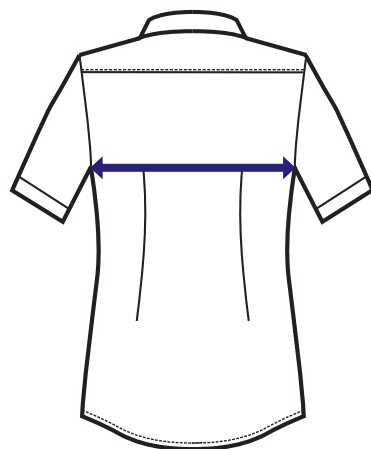

CAMICIA UNISEX NEVADA MEZZA MANICA 97% cotton 3% spandex 136 gr/m² BIANCO STRETCH	MISURA DEL CAPO CLOTH MEASURE
061500AM EXTRA LARGE 3XL	cm 138
061500BM EXTRA LARGE 4XL	cm 146
061500CM EXTRA LARGE 5XL	cm 154