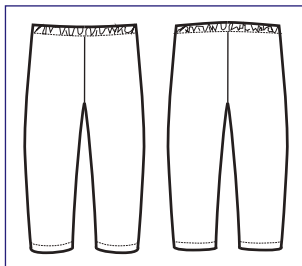

PANTALONE DONNA SHORT LEGGINGS

024620
SHORT
LEGGINGS
97% cotton
3% spandex
180 gr/m²
S • M • L • XL • XXL
BIANCO