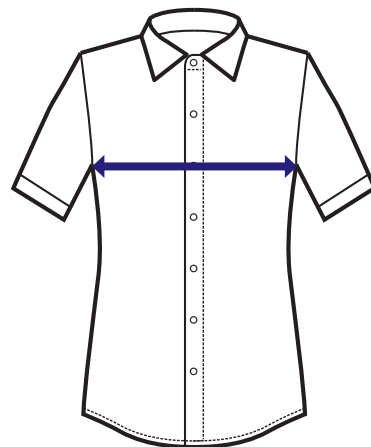

CAMICIA UNISEX NEVADA MEZZA MANICA 97% cotton 3% spandex 136 gr/m² BIANCO STRETCH	MISURA DEL CAPO CLOTH MEASURE
061500AM EXTRA LARGE 3XL	cm 138
061500BM EXTRA LARGE 4XL	cm 146
061500CM EXTRA LARGE 5XL	cm 154