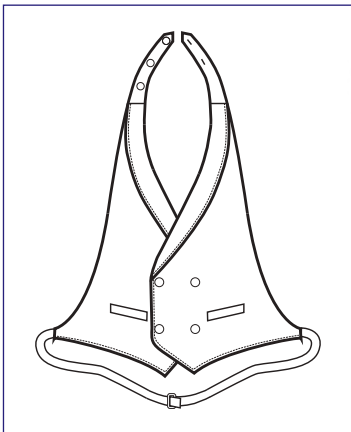

035111
DARLINGTON
100% polyester
200 gr/m²
MURANO 01

NEW

NEW

035143
DARLINGTON
100% polyester
200 gr/m²
LUREX 03

035143
DARLINGTON
100% polyester
200 gr/m²
LUREX 03

DARLINGTON COLOURS
ONE SIZE

035117
DARLINGTON
100% polyester
200 gr/m²
MURANO 85