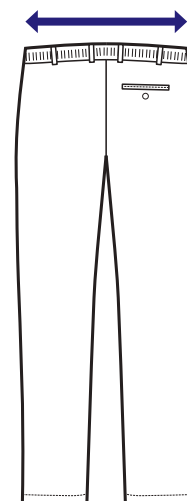

PANTALONE SEATTLE
97% cotton
3% spandex
210 gr/m²
NERO

**SUPER
STRETCH**

063679A EXTRA LARGE 3XL
063679B EXTRA LARGE 4XL
063679C EXTRA LARGE 5XL

PANTALONE SEATTLE
96% polyester
4% spandex
200 gr/m²
NERO

**SUPER
STRETCH**

063611A EXTRA LARGE 3XL
063611B EXTRA LARGE 4XL
063611C EXTRA LARGE 5XL

PANTALONE SEATTLE
96% polyester
4% spandex
200 gr/m²
BLU

063602A EXTRA LARGE 3XL
063602B EXTRA LARGE 4XL
063602C EXTRA LARGE 5XL

TAGLIA SIZE	MISURA DEL CAPO CLOTH MEASURE
EXTRA LARGE 3XL	cm 118
EXTRA LARGE 4XL	cm 126
EXTRA LARGE 5XL	cm 134