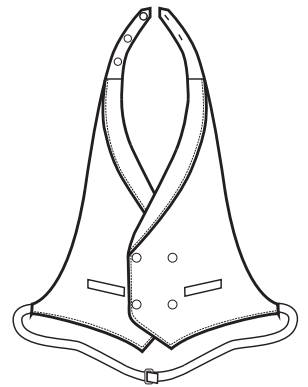

035141
DARLINGTON
100% polyester
180 gr/m²
ONE SIZE
DAMASCO