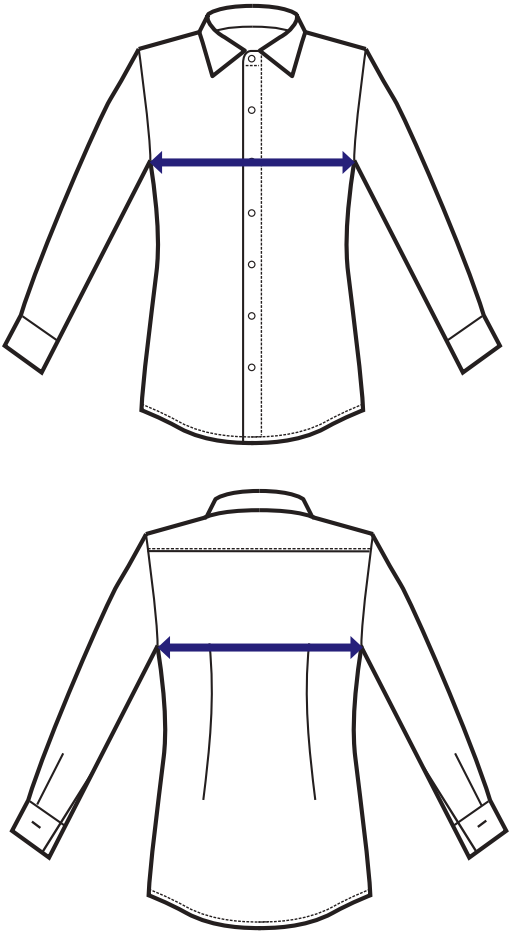

**CAMICIA UNISEX
NEVADA**
97% cotton
3% spandex
136 gr/m²
BIANCO

**CAMICIA UNISEX
NEVADA**
97% cotton
3% spandex
136 gr/m²
BIANCO

STRETCH

**MISURA DEL CAPO
CLOTH MEASURE**

061500A EXTRA LARGE 3XL

cm 138

061500B EXTRA LARGE 4XL

cm 146

061500C EXTRA LARGE 5XL

cm 154