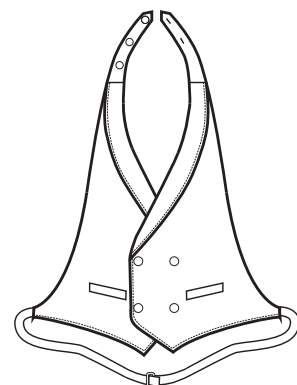

DARLINGTON COLOURS
ONE SIZE

035117
DARLINGTON
100% polyester
200 gr/m²
MURANO 85

NEW

035117
DARLINGTON
100% polyester
200 gr/m²
MURANO 85

NEW