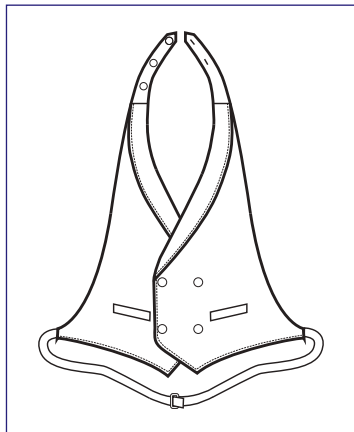

104041
PAPILLON
DAMASCO

035141
DARLINGTON
100% polyester
180 gr/m²
ONE SIZE
DAMASCO

035101
DARLINGTON
100% polyester
220 gr/m²
NERO

035187
DARLINGTON
100% polyester
220 gr/m²
ANTRACITE +
NERO

035112
DARLINGTON
100% polyester
200 gr/m²
SILVER