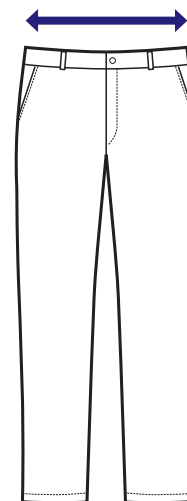

PANTALONE SEATTLE
97% cotton
3% spandex
210 gr/m²
NERO

**SUPER
STRETCH**

063679A EXTRA LARGE 3XL
063679B EXTRA LARGE 4XL
063679C EXTRA LARGE 5XL

PANTALONE SEATTLE
96% polyester
4% spandex
200 gr/m²
NERO

**SUPER
STRETCH**

063611A EXTRA LARGE 3XL
063611B EXTRA LARGE 4XL
063611C EXTRA LARGE 5XL

PANTALONE SEATTLE
96% polyester
4% spandex
200 gr/m²
BLU

063602A EXTRA LARGE 3XL
063602B EXTRA LARGE 4XL
063602C EXTRA LARGE 5XL

TAGLIA SIZE	MISURA DEL CAPO CLOTH MEASURE
EXTRA LARGE 3XL	cm 118
EXTRA LARGE 4XL	cm 126
EXTRA LARGE 5XL	cm 134