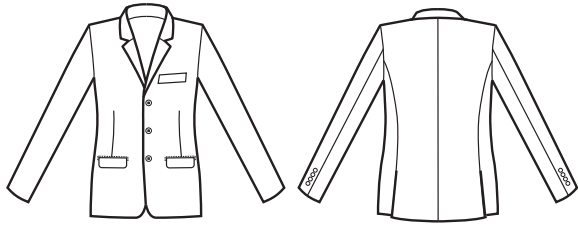

GIACCHE UOMO MISTO LANA STRETCH
44% wool • 54% polyester • 2% spandex - 180gr/m²