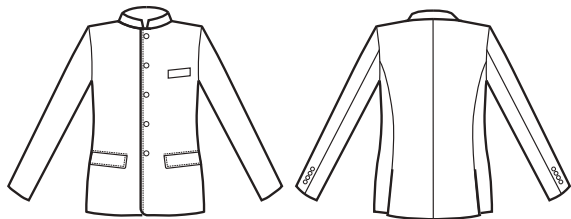

GIACCHE UOMO MISTO LANA STRETCH
44% wool • 54% polyester • 2% spandex - 180gr/m²